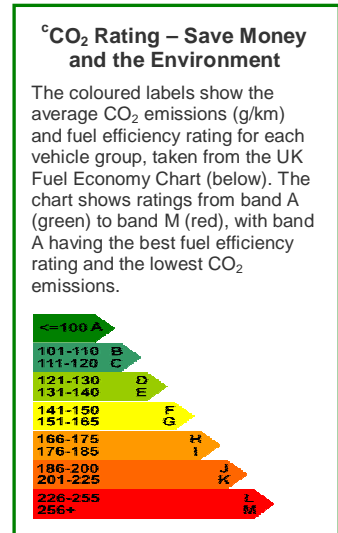

1. **Included**
2. Free delivery & collection nationwide
   - No out of hours charges
   - Free delivery & collection to home addresses
   - Free of surcharges for one way car rentals
   - Unlimited Short -Term Mileage
   - Express Airport Gold Service
   - Two-Hour Delivery Service
   - Online Booking Facility

1. **Excluded**
2. All rates exclude VAT, insurance & refuelling and are quoted per day
   - Vehicle registration tax will be added to all rentals @ £1.30 per day
   - Stopgap & PLUS rates based on 36,500 miles per annum (pro-rated). Excess mileage charged at 10 pence per mile
   - Rates exclude 15% premium location charge
   - Group 20 may be subject to a minimum rental period
   - Light commercial vehicles may only go one-way with prior agreement, additional charges may apply.

^a Stopgap Minimum rental duration is 28 days & must be pre-booked.
^b Stopgap PLUS minimum rental duration is 90 days & must be pre-booked.